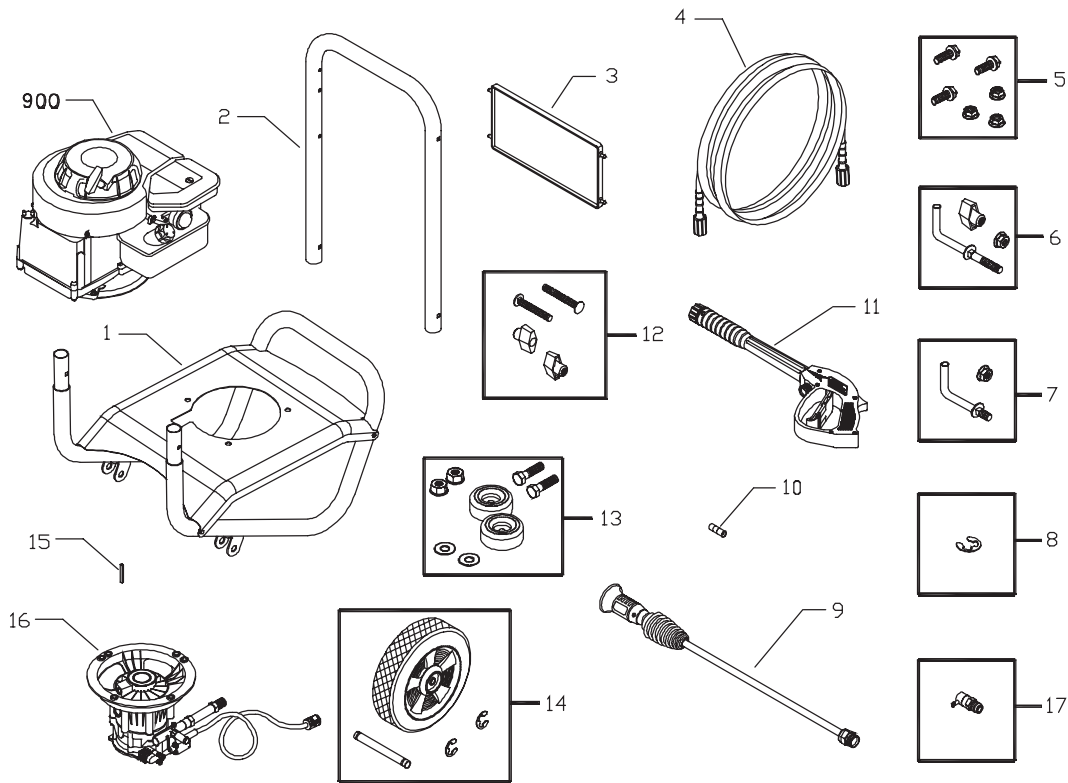

Model No. 020244-0 (2050 PSI Pressure Washer) Manual No. 195950A Revision 2 (03/18/2005)

EXPLODED VIEW AND PARTS LIST - MAIN UNIT

Item	Part #	Description	Item	Part #	Description
1	192419GS	BASE	11	193482GS	GUN
2	B194030GS	HANDLE	12	B2203GS	KIT, Handle Connector
3	195953GS	ASSY, BILLBOARD	13	192310GS	KIT, Vibration Mount
4	196006GS	HOSE	14	194255GS	KIT, Wheel
5	192525GS	KIT, Pump Mounting Hardware	15	23139GS	KEY
6	194264GS	KIT, Hook, Handle	16	194216GS	ASSY, Pump (see page 3)
7	192309GS	KIT, Hook, Base	17	194298GS	VALVE, Thermal Relief
8	192050GS	KIT, E-Ring	900	§	ENGINE
9	194344DGS	ASSY, Wand			
10	193609DGS	ORFICE			

EXPLODED VIEW AND PARTS LIST - PUMP

Item	Part #	Description
19	190571GS	CAP, Oil
28	190627GS	MANIFOLD
29	190575GS	O-RING, 4 X 2
30	190576GS	SCREW
45	190578GS	PIN
46	190629GS	VALVE, Seat Plate, Plastic
47	190630GS	VALVE, Seat, Plastic
62	190581GS	CAP, 1/8
68	190582GS	BALL, 7mm SS
69	190584GS	O-RING, 9.25 x 1.78
76	194298GS	THERMAL RELIEF
A	NSP	ASSY, CASE, PISTON
B	190632GS	KIT, WATER INLET, ALUM
C	190634GS	KIT, OUTLET, ALUM

Item	Part #	Description
E	190591GS	KIT, CHECK VALVES
F	190592GS	KIT, INLET CHECK
G	190593GS	KIT, CHEMICAL INJECTION
H	190628GS	KIT, UNLOADER STEM
J	189971GS	KIT, CHEMICAL HOSE
K	190636GS	KIT, SEAL SET
L	NSP	KIT, HEAD ALUM