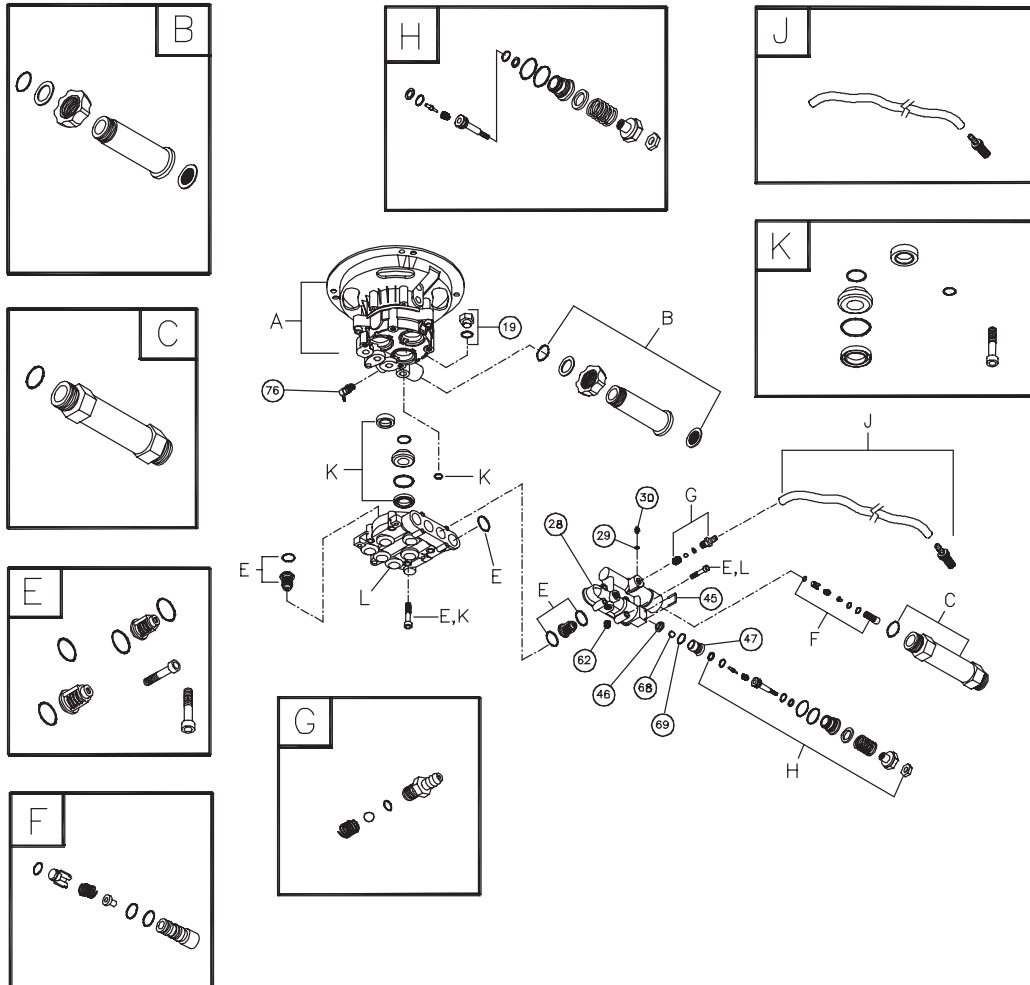

Model No. 020244-0 (2050 PSI Pressure Washer) Manual No. 195950A Revision 2 (03/18/2005)

EXPLODED VIEW AND PARTS LIST - MAIN UNIT

Item	Part #	Description	Item	Part #	Description
1	192419GS	BASE	11	193482GS	GUN
2	B194030GS	HANDLE	12	B2203GS	KIT, Handle Connector
3	195953GS	ASSY, BILLBOARD	13	192310GS	KIT, Vibration Mount
4	196006GS	HOSE	14	194255GS	KIT, Wheel
5	192525GS	KIT, Pump Mounting Hardware	15	23139GS	KEY
6	194264GS	KIT, Hook, Handle	16	194216GS	ASSY, Pump (see page 3)
7	192309GS	KIT, Hook, Base	17	194298GS	VALVE, Thermal Relief
8	192050GS	KIT, E-Ring	900	§	ENGINE
9	194344DGS	ASSY, Wand			
10	193609DGS	ORFICE			

§ - Contact Engine Manufacturer

Items Not Illustrated:

Part #	Description
195950GS	MANUAL, Owners
MS5573	MANUAL, Engine
194256GS	KIT, Tag/Warning Srv
192755GS	DECAL, Warning
BB3061BGS	OIL, Engine

Copyright © 2005 Briggs & Stratton Power Products Group, LLC. All rights reserved. No part of this material may be reproduced or transmitted in any form by any means without the express written permission of Briggs & Stratton Power Products Group, LLC.

EXPLODED VIEW AND PARTS LIST - PUMP

Item	Part #	Description
19	190571GS	CAP, Oil
28	190627GS	MANIFOLD
29	190575GS	O-RING, 4 X 2
30	190576GS	SCREW
45	190578GS	PIN
46	190629GS	VALVE, Seat Plate, Plastic
47	190630GS	VALVE, Seat, Plastic
62	190581GS	CAP, 1/8
68	190582GS	BALL, 7mm SS
69	190584GS	O-RING, 9.25 x 1.78
76	194298GS	THERMAL RELIEF
A	NSP	ASSY, CASE, PISTON
B	190632GS	KIT, WATER INLET, ALUM
C	190634GS	KIT, OUTLET, ALUM

Item	Part #	Description
E	190591GS	KIT, CHECK VALVES
F	190592GS	KIT, INLET CHECK
G	190593GS	KIT, CHEMICAL INJECTION
H	190628GS	KIT, UNLOADER STEM
J	189971GS	KIT, CHEMICAL HOSE
K	190636GS	KIT, SEAL SET
L	NSP	KIT, HEAD ALUM