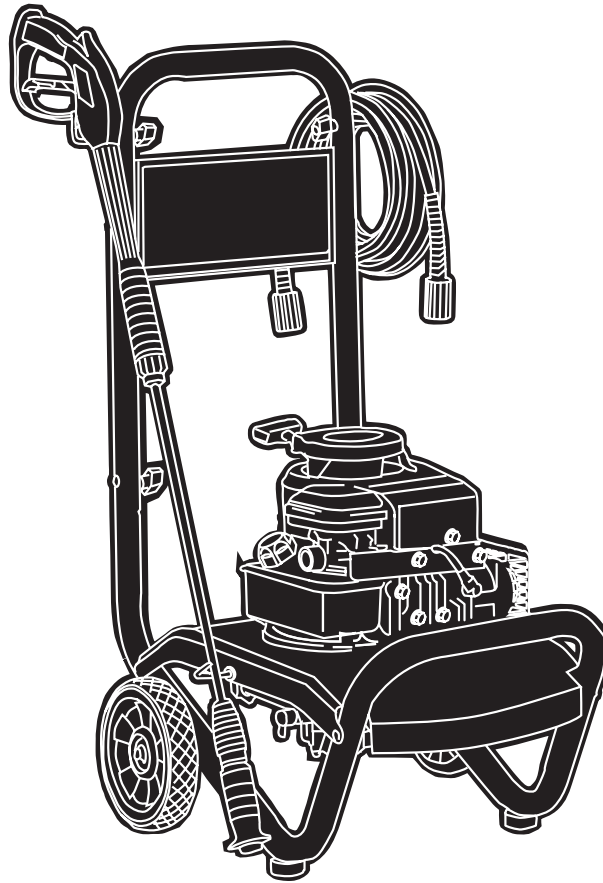

CleanShot™ 2050 PSI

Illustrated Parts List

Questions? Help is just a moment away!
Preguntas? La ayuda es justa un momento lejos!

Call: **Pressure Washer Helpline**

Llame: **Línea Directa del Lavador a Presión - 1-800-743-4115** M-F 8-5 CT

Model No. 020244-0 (2050 PSI Pressure Washer) Manual No. 195950A Revision 2 (03/18/2005)

EXPLODED VIEW AND PARTS LIST - MAIN UNIT

Item	Part #	Description	Item	Part #	Description
1	192419GS	BASE	11	193482GS	GUN
2	B194030GS	HANDLE	12	B2203GS	KIT, Handle Connector
3	195953GS	ASSY, BILLBOARD	13	192310GS	KIT, Vibration Mount
4	196006GS	HOSE	14	194255GS	KIT, Wheel
5	192525GS	KIT, Pump Mounting Hardware	15	23139GS	KEY
6	194264GS	KIT, Hook, Handle	16	194216GS	ASSY, Pump (see page 3)
7	192309GS	KIT, Hook, Base	17	194298GS	VALVE, Thermal Relief
8	192050GS	KIT, E-Ring	900	§	ENGINE
9	194344DGS	ASSY, Wand			
10	193609DGS	ORFICE			

EXPLODED VIEW AND PARTS LIST - PUMP

Item	Part #	Description
19	190571GS	CAP, Oil
28	190627GS	MANIFOLD
29	190575GS	O-RING, 4 X 2
30	190576GS	SCREW
45	190578GS	PIN
46	190629GS	VALVE, Seat Plate, Plastic
47	190630GS	VALVE, Seat, Plastic
62	190581GS	CAP, 1/8
68	190582GS	BALL, 7mm SS
69	190584GS	O-RING, 9.25 x 1.78
76	194298GS	THERMAL RELIEF
A	NSP	ASSY, CASE, PISTON
B	190632GS	KIT, WATER INLET, ALUM
C	190634GS	KIT, OUTLET, ALUM